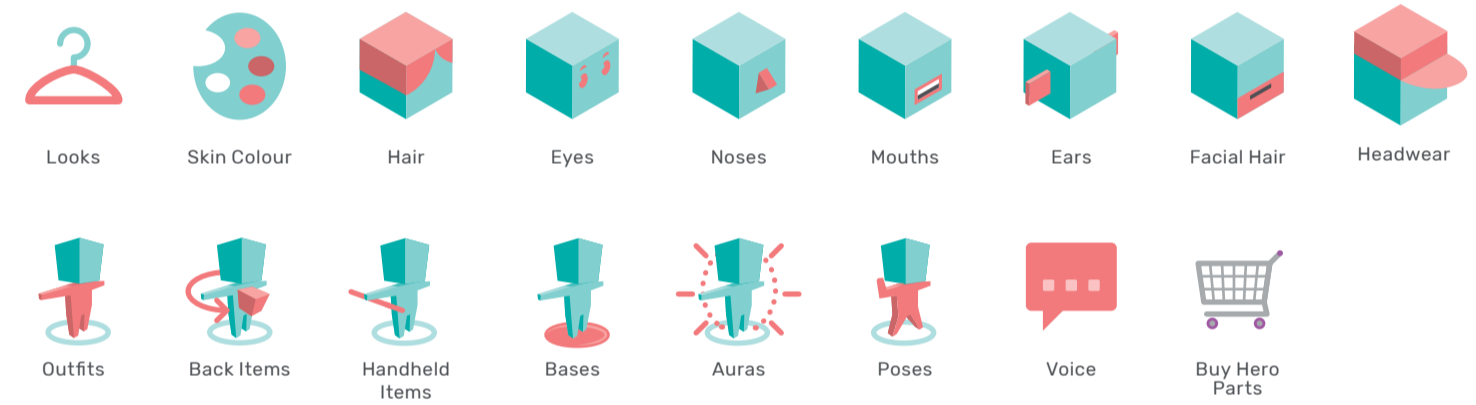

QUICK GUIDE

Get started designing in Makers Empire 3D with this quick visual guide to the most used tools and navigation buttons.

Profile

My Designs /Gallery

Avatar

Shaper

Blocker

Common