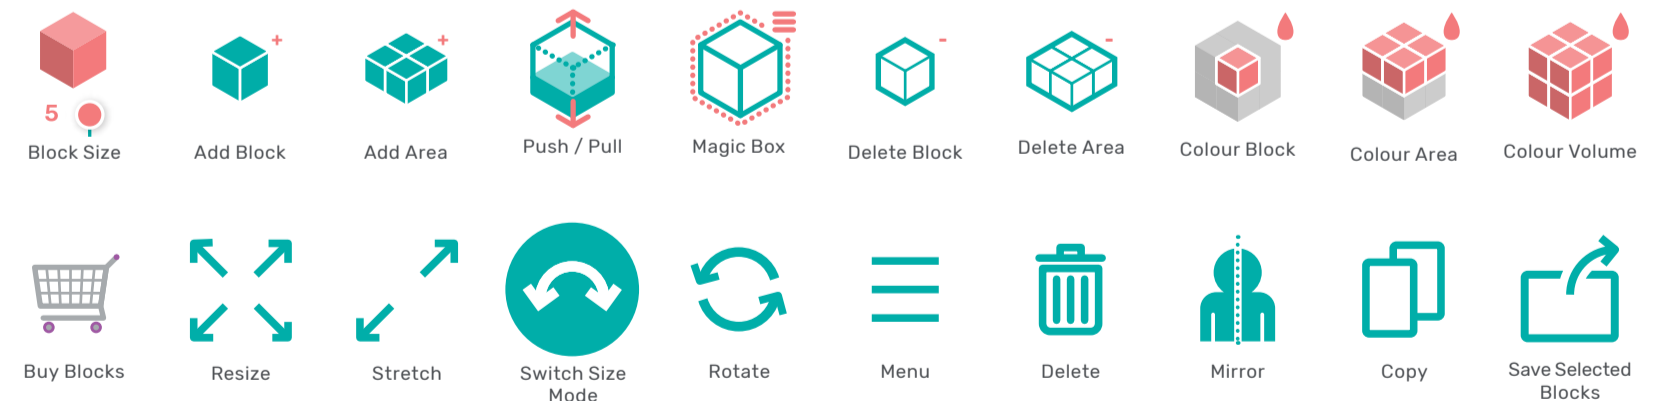

QUICK GUIDE

Get started designing in Makers Empire 3D with this quick visual guide to the most used tools and navigation buttons.

Profile

My Designs /Gallery

Avatar

Shaper

Blocker

Common